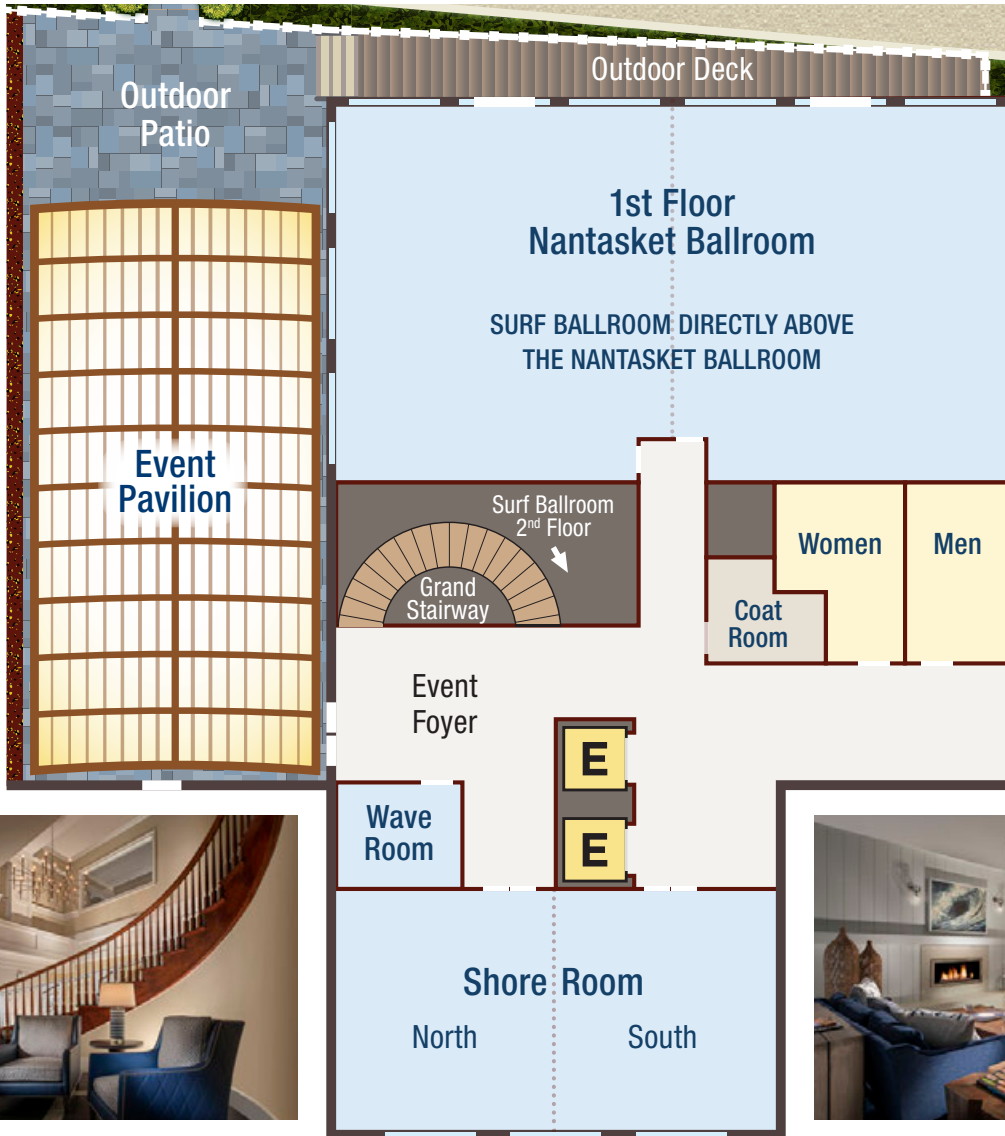

Event and Meeting Facilities Guide

We offer over 10,000 square feet of flexible event space. The Nantasket and Surf Ballrooms, and new Event Pavilion feature panoramic views of Nantasket Beach.

	DIMENSIONS	SQ. FT.	BANQUET	RECEPTION	THEATER	CLASSROOM
Nantasket Ballroom	78 x 45	3,500	200	400	320	170
Nantasket North	39 x 45	1,800	100	200	150	90
Nantasket South	39 x 43	1,700	90	180	140	80
Outdoor Deck	78 x 10	780	—	—	—	—
Shore Room	49 x 30	1,450	100	150	100	70
Shore North	24 x 30	725	40	50	40	35
Shore South	24 x 30	725	40	50	40	35
Wave Room	14 x 12	168	10	—	—	—
Event Pavilion	55 x 32	1,760	120	150	120	—
Outdoor Patio	15 x 32	500	—	50	—	—